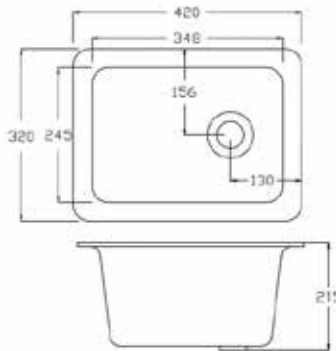

Bath Tubs

1500 x 700mm

1650 x 700mm

1700 x 700mm Standaard size

1800 x 700mm

Oval Bath Tub

812.8 x 1828mm

Corner Bath Tubs

18X12X12 Inch

70x45x 66 cm

60x37x66 cm

50x37x38cm

38x28x30cm

Ideal for soft drink vendors, ice cream, Restaurant takeaway services and safari vehicles. Standard available colour is white, Customised to any colour on request. Comes with imported locks, can be manufactured as per customer specifications. Can also be branded as per specifications

Available Size

- 18 x 24 x 9 Inch
- 18 x 15 x 9 Inch
- 18 x 12 x 8 Inch
- 18 x 12 x 5 Inch
- 16 x 12 x 8 Inch
- 14 x 12 x 5 Inch
- 12 x 12 x 5 Inch

Salon Sink

495mm x 465mm

Standard Colour Black.
But can be manufactured
in any colour on customer request