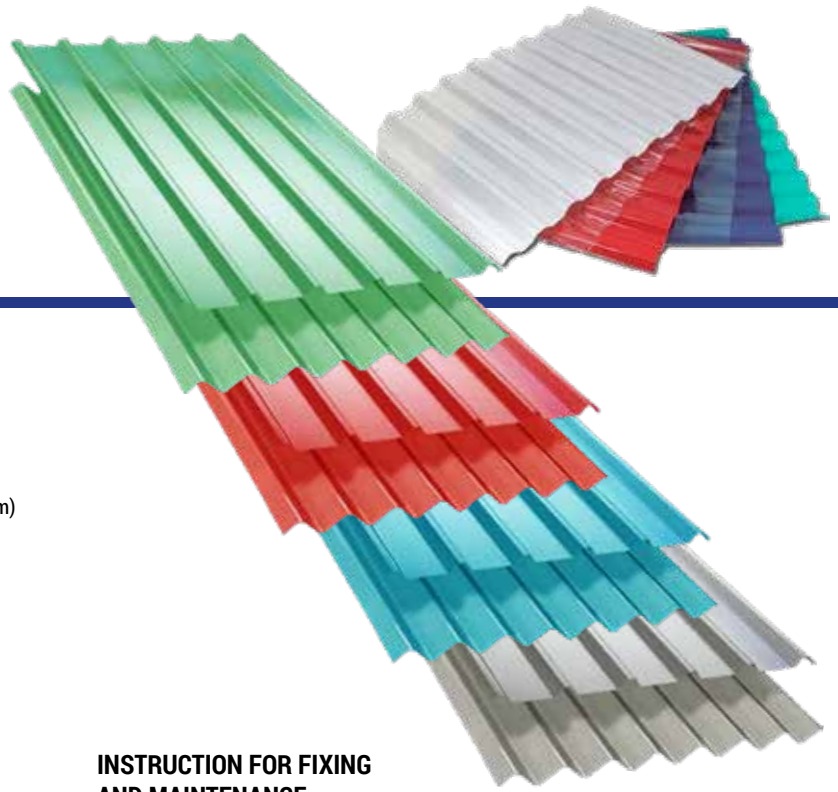

CHOPPED
STRAND MAT

Translucent Sheet

I.T.4
Spects: (3m x 0.84m)
Matt450gsm

I.T.5
Spects: 3m x 0.84m
Matt 450gsm

Super 6
Spects: (3m x 0.84m)
Matt 450gsm

Thickness available

- 450g - Light Duty
- 600g - Medium Duty
- 900g - Heavy Duty